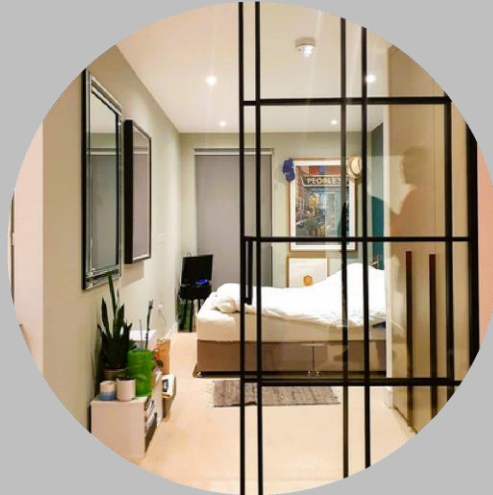

Affordable premium

Create a space that feels luxurious and high-end like those frequented by celebrities, yet remains affordable., Use your creativity and strategic planning - results will be remarkable.